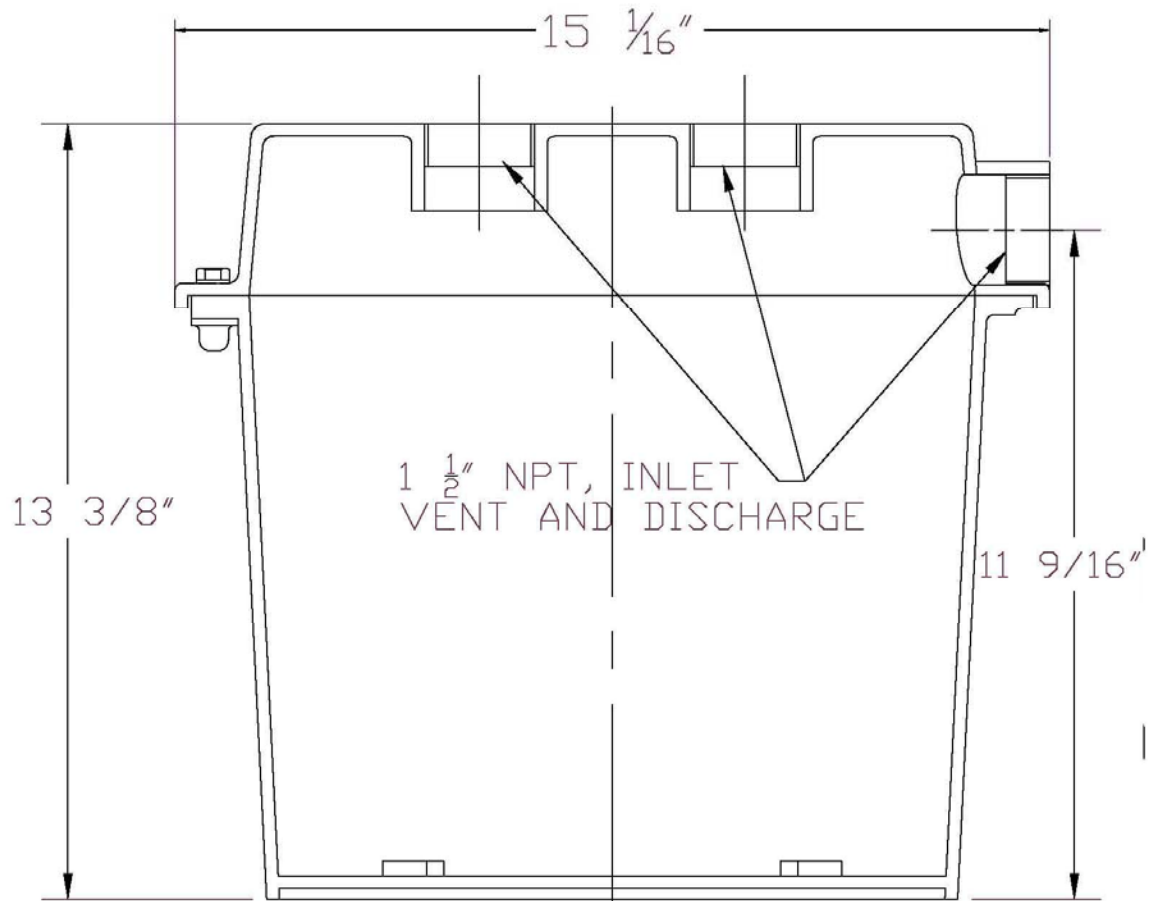

**Champion Pump CPS3VLT Or CPSP3VLT 1/3HP
Pre-Assembled Laundry Tray System**

Champion Pump Company, Inc.
400 Orange Street
Ashland, OH 44805
Phone: 419-207-3960
Rev. 12/19/2005