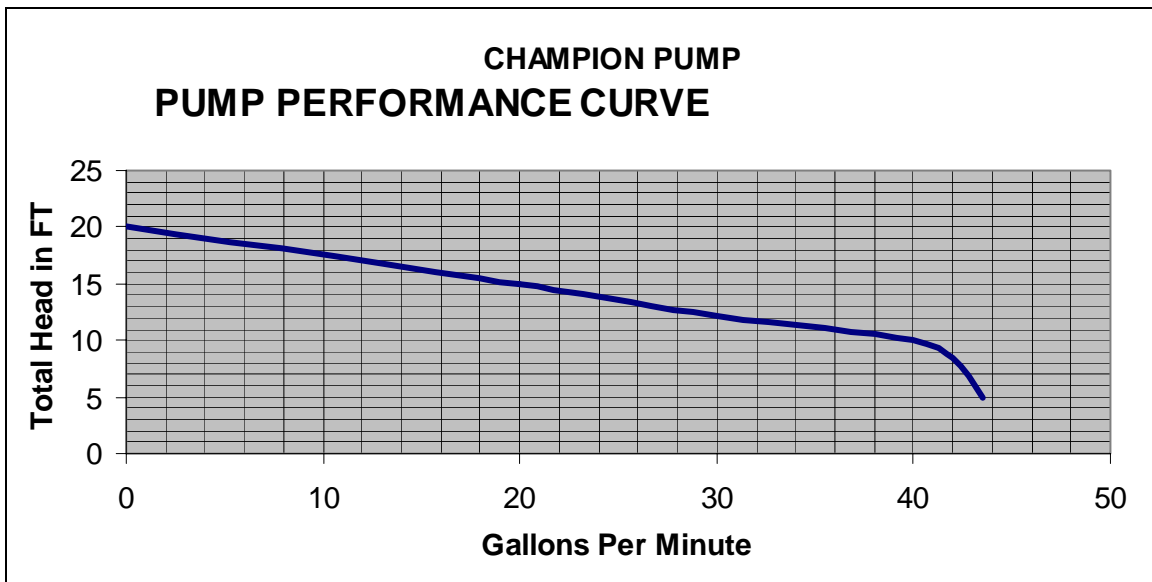

Champion Pump CPS3VLT Or CPSP3VLT 1/3HP Pre-Assembled Laundry Tray System

- 1/3hp Cast Iron Sump Pump
- CPSP3 All Plastic Available
- 6 Gallon *Usable* Capacity
- Molded 1-1/2" Inlet
- 1-1/2" Discharge & Vent
- Includes Check Valve
- High Water Alarm Available

Curve Is Based On CPS3 Performance

Pump Options Noted Below

Model	HP	Volts	Phase	Amps	Cord Length	Switch
CPS3V-11	1/3	115	1	4.0	10	Vertical Float
CPS3V-12	1/3	115	1	4.0	20	Vertical Float
CPSP3V-11	1/3	115	1	4.5	10	Vertical Float